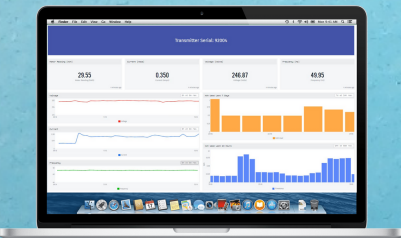

Waste & Recycling

Logistics

Water

Hospitality

Renewable

Warehouse

Factory

Smart Building

Data Centre

Automotive

Pharma

Retail

Healthcare

Restaurant

www.gomonitor.co.uk

sales@gomonitor.co.uk