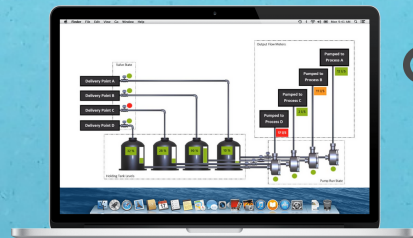

Waste & Recycling

Logistics

Water

Hospitality

Renewable

Warehouse

Factory

Smart Building

Data Centre

Automotive

Pharma

Retail

Healthcare

Restaurant

www.gomonitor.co.uk

sales@gomonitor.co.uk